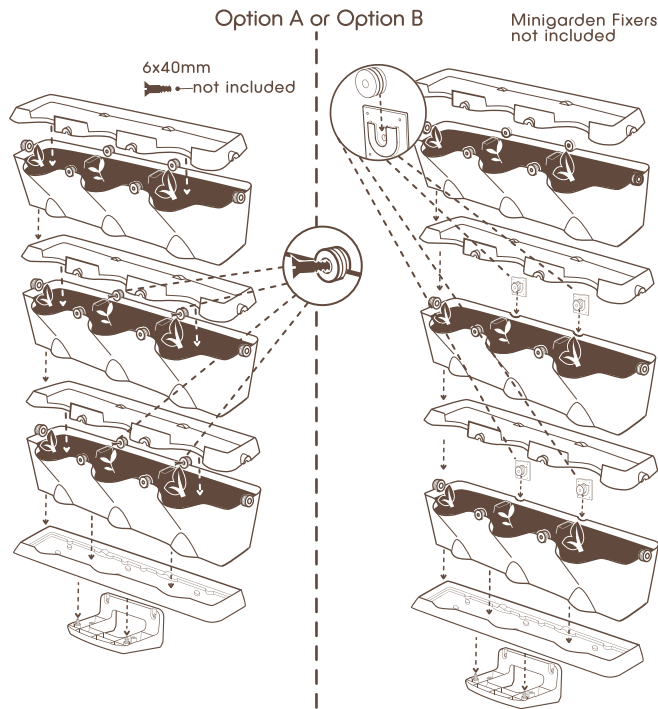

wall support

minigarden basic

minigarden®

wall support

minigarden vertical

wall support

minigarden one

6x40mm
— not included

Option A or Option B

Minigarden Fixers not included