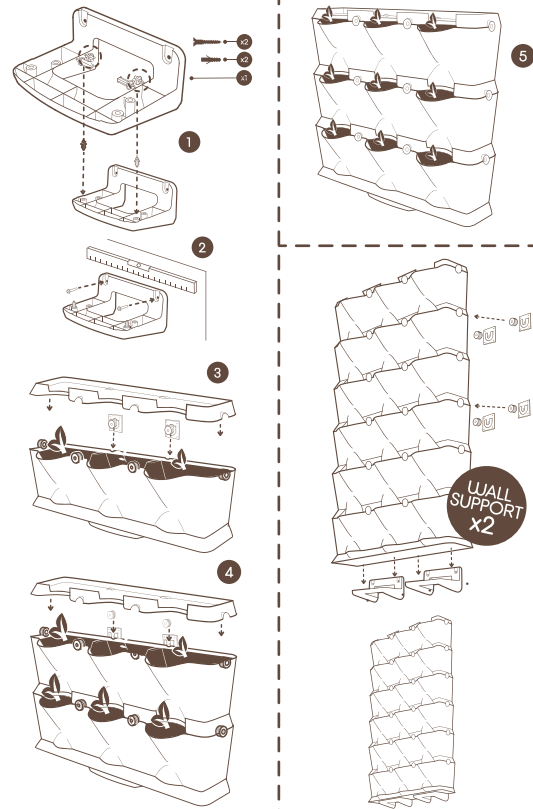

wall support

minigarden basic

minigarden®

wall support

minigarden vertical

wall support

minigarden one

6x40mm
— not included

Option A or Option B

Minigarden Fixers not included